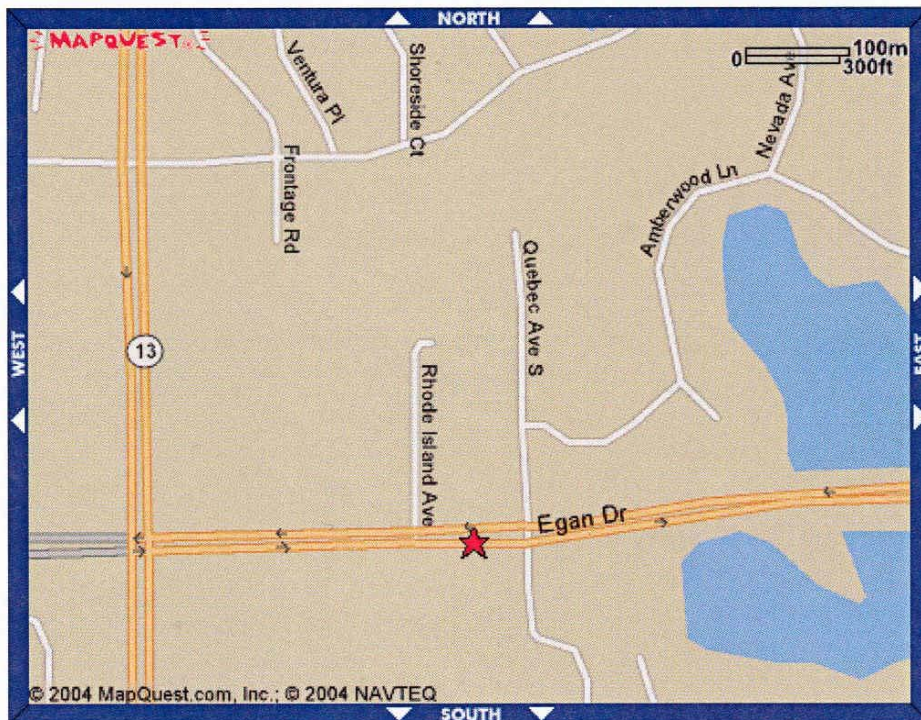

ALTOUR

PERFORMANCE

Driving directions to ALTOUR Performance:

**7447 Egan Drive, Suite 300
Savage, MN 55378
Main Switchboard: (952) 447-1333**

From Downtown Mpls: Take 35W South to County Road 42. Go west on County Road 42 to Quebec Avenue and turn left. Take the first left into the parking lot.

From Downtown St. Paul: Take 35E South to County Road 42. Go west on County Road 42 to Quebec Avenue and turn left. Take the first left into the parking lot.

From the West: Take 494 to Hwy. 169 South. At Minnesota River Bridge, look for sign to exit for Savage - Highway 13. Take a right at the first stop light to stay on Hwy. 13. Follow to County Road 42 and turn left. Take the first right onto Quebec Avenue. Take first left into the parking lot.

From the East: Take 494 to either 35E or 35W South to County Road 42. Go west on County Road 42 to Quebec Avenue and turn left. Take first left into parking lot.